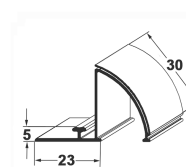

Adapter T-Profile 14, with information slit 30mm, self-adhesive

	598	30	a14s0598
	648	30	a14s0648
	660	30	a14s0660
	898	30	a14s0898
	995	30	a14s0995
	1,245	30	a14s1245
	1,328	30	a14s1328

special lengths upon request