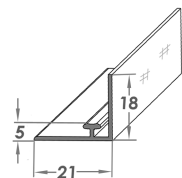

**Adapter T-Profile 05,
W21, bent 18mm,
adhesive**

598	18	a05s0598
648	18	a05s0648
898	18	a05s0898
998	18	a05s0998
1,245	18	a05s1245
1,328	18	a05s1328

special lengths upon request