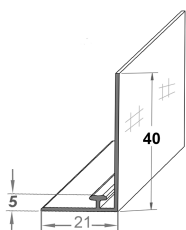

Adapter T-Profile 07, W21, bent 40mm, self-adhesive

	598	40	a07s0598
	648	40	a07s0648
	660	40	a07s0660
	898	40	a07s0898
	995	40	a07s0995
	1,245	40	a07s1245
	1,328	40	a07s1328

special lengths upon request