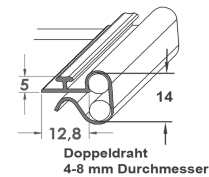

Adapter T-Rail for mounting dividers and POS T-pushers, suitable for all shelf systems

Length mm	Height mm	Article No.:
--------------	--------------	--------------

**Adapter T-Profile 11,
W21, bent up 40mm, f.
wire shelves**

590	40	a11x0590
890	40	a11x0890
990	40	a11x0990
1,240	40	a11x1240
1,320	40	a11x1320

special lengths upon request

**Adapter T-Profile 12,
W20, scanner rail H30,
self-adhesive**

598	30	a12s0598
648	30	a12s0648
660	30	a12s0660
898	30	a12s0898
998	30	a12s0998
1,245	30	a12s1245
1,328	30	a12s1328

special lengths upon request

**Adapter T-Profile 13,
clip for double
conductor**

980	14	a13x0980
1,230	14	a13x1230

special lengths upon request

**Adapter T-Profile 15, for
U-Profile**

588	25	a15x0588
638	25	a15x0638
653	25	a15x0653
888	25	a15x0888
988	25	a15x0988
1,238	25	a15x1238
1,318	25	a15x1318