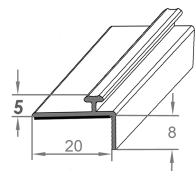

D-32107 Bad Salzufen

fax: +49(0)52 22 - 36965-20

info@postuning.com

POS_T - Adapter T-Rail

Adapter T-Rail

Adapter T-Rail for mounting dividers and POS T-pushers, suitable for all shelf systems

Length mm	Height mm	Article No.:
--------------	--------------	--------------