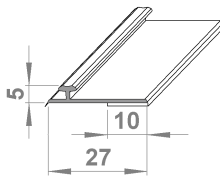

Adapter T-Profile 03, W27, with double-side tape

	1,000	5	a03h1000

special lengths upon request