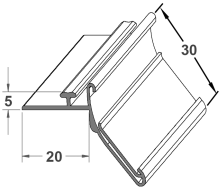

Adapter T-Rail for mounting dividers and POS T-pushers, suitable for all shelf systems

Length mm	Height mm	Article No.:
--------------	--------------	--------------

**Adapter T-Profile 11,
W21, bent up 40mm, f.
wire shelves**

590	40	a11x0590
890	40	a11x0890
990	40	a11x0990
1,240	40	a11x1240
1,320	40	a11x1320

special lengths upon request

**Adapter T-Profile 12,
W20, scanner rail H30,
self-adhesive**

598	30	a12s0598
648	30	a12s0648
660	30	a12s0660
898	30	a12s0898
998	30	a12s0998
1,245	30	a12s1245
1,328	30	a12s1328