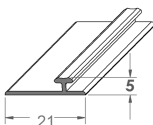

Adapter T-Profile 03, W21, self-adhesive

	598	5	a03s0598
	648	5	a03s0648
	660	5	a03s0660
	898	5	a03s0898
	995	5	a03s0995
	1,245	5	a03s1245
	1,328	5	a03s1328

special lengths upon request

subject to technical modification - as of january 2009

POSTUNING®
Udo Voßenrich

...for more success at the point of sale

POS TUNING Udo Voßenrich GmbH & Co. KG

Am Zubringer 8

fon: +49(0)52 22 - 36965-0

www.postuning.com

D-32107 Bad Salzufen

fax: +49(0)52 22 - 36965-20

info@postuning.com