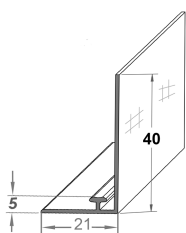

Adapter T-Profile 07, W21, bent 40mm, magnetic

	598	40	a07m0598
	648	40	a07m0648
	660	40	a07m0660
	898	40	a07m0898
	998	40	a07m0998
	1,245	40	a07m1245
	1,328	40	a07m1328

special lengths upon request