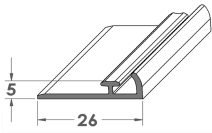

info@postuning.com

POS_T - Adapter T-Rail

Adapter T-Rail

Adapter T-Rail for mounting dividers and POS T-pushers, suitable for all shelf systems

Length
mm

Height
mm

Article No.:

Adapter T- light metal-Profile 27