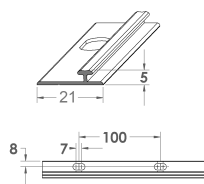

	598	30	a14s0598
	648	30	a14s0648
	660	30	a14s0660
	898	30	a14s0898
	995	30	a14s0995
	1,245	30	a14s1245
	1,328	30	a14s1328

special lengths upon request

Adapter T-Profile 08, with information slit 40mm, self-adhesive

	598	40	a08s0598
	648	40	a08s0648
	660	40	a08s0660
	898	40	a08s0898
	995	40	a08s0995
	1,245	40	a08s1245
	1,328	40	a08s1328

special lengths upon request

Adapter T-Profile 10, W21, f. wire shelves

3-5 clips 11631 are needed for fixation (depending on length)