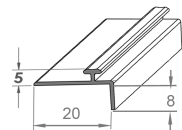

**Adapter T-Profile 04,
W21, bent 8mm,
adhesive**

598	8	a04s0598
648	8	a04s0648
660	8	a04s0660
898	8	a04s0898
995	8	a04s0995
1,245	8	a04s1245
1,328	8	a04s1328

special lengths upon request