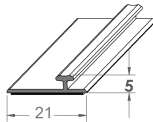

special lengths upon request

Adapter T-Profile 03, W27, with double-side tape

	1,000	5	a03h1000
--	-------	---	----------

special lengths upon request

Adapter T-Profile 03, W21, magnetic

	598	5	a03m0598
	648	5	a03m0648
	660	5	a03m0660
	898	5	a03m0898
	995	5	a03m0995
	1,245	5	a03m1245
	1,328	5	a03m1328