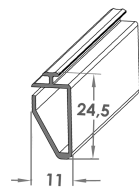

590	40	a11x0590
890	40	a11x0890
990	40	a11x0990
1,240	40	a11x1240
1,320	40	a11x1320

special lengths upon request

**Adapter T-Profile 12,
W20, scanner rail H30,
self-adhesive**

598	30	a12s0598
648	30	a12s0648
660	30	a12s0660
898	30	a12s0898
998	30	a12s0998
1,245	30	a12s1245
1,328	30	a12s1328

special lengths upon request

**Adapter T-Profile 13,
clip for double
conductor**

980	14	a13x0980
1,230	14	a13x1230

special lengths upon request

**Adapter T-Profile 15, for
U-Profile**

588	25	a15x0588
638	25	a15x0638
653	25	a15x0653
888	25	a15x0888
988	25	a15x0988
1,238	25	a15x1238
1,318	25	a15x1318

special lengths upon request

**Adapter-T-Profil 16, with
scanner rail for KIND**

998	52	a16x0998
1,245	52	a16x1245
1,328	52	a16x1328

special lengths upon request

subject to technical modification - as of January 2009