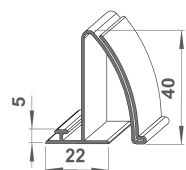

	598	40	a07s0598
	648	40	a07s0648
	660	40	a07s0660
	898	40	a07s0898
	995	40	a07s0995
	1,245	40	a07s1245
	1,328	40	a07s1328

special lengths upon request

Adapter T-Profile 14, with information slit 30mm, self-adhesive

	598	30	a14s0598
	648	30	a14s0648
	660	30	a14s0660
	898	30	a14s0898
	995	30	a14s0995
	1,245	30	a14s1245
	1,328	30	a14s1328

special lengths upon request

Adapter T-Profile 08, with information slit 40mm, self-adhesive