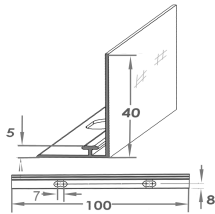

Adapter T-Rail for mounting dividers and POS T-pushers, suitable for all shelf systems

Length mm	Height mm	Article No.:
--------------	--------------	--------------

**Adapter T-Profile 11,
W21, bent up 40mm, f.
wire shelves**